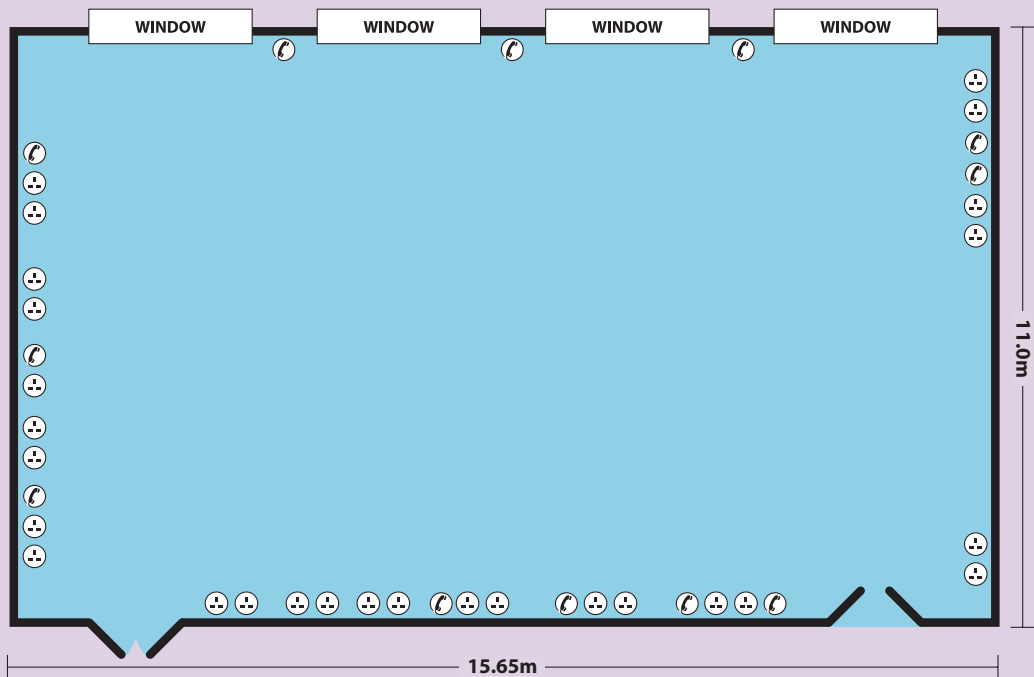

## Small Dining Room

### Room Layout Sizes

Theatre Style  
**120**

Classroom Style  
**60**

Exhibition  
**172sqm**

Reception Style  
**250**

Dining Style  
**120**

Boardroom Style  
**40**

U-Shape Style  
**40**

Cabaret Style  
**40**