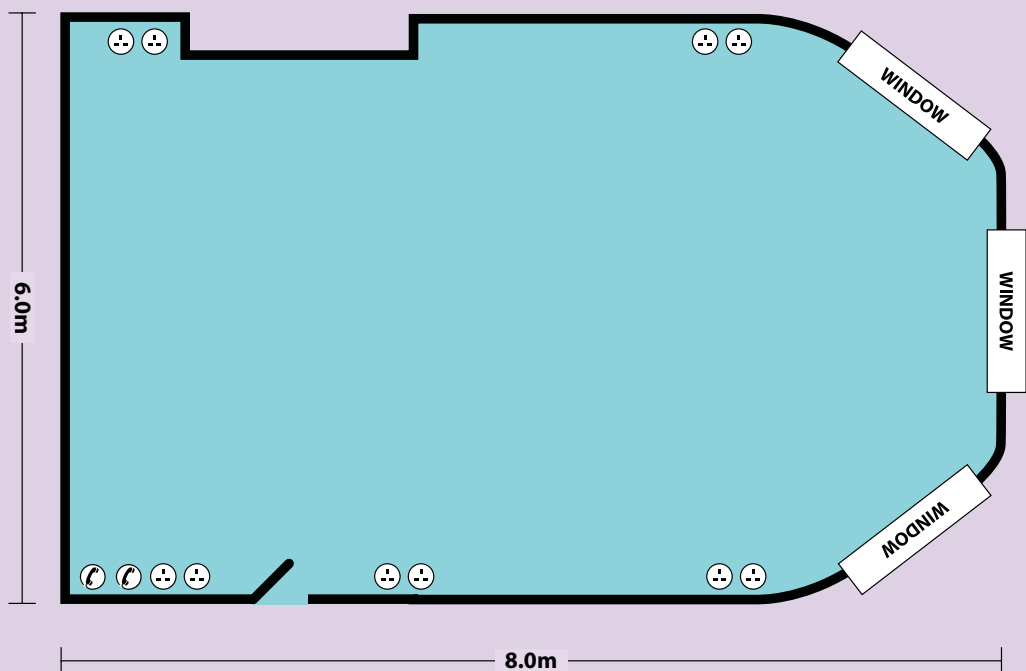

Lyddon Hall

Lydgate Room

Room Layout Sizes

Theatre Style
N/A

Classroom Style
N/A

Exhibition
N/A

Reception Style
N/A

Dining Style
12

Boardroom Style
12

U-Shape Style
N/A

Cabaret Style
N/A

Technical Information

Ceiling Height	- 3.2m
Air Conditioning	- No
Blackout	- Yes with blinds
Natural Daylight	- Yes
Wheelchair Access	- No
Lighting	- Standard without dimmer switches
Room Size	- 48m ²
Controls in Room	- Yes
Internet Connection	- Yes, hardwired