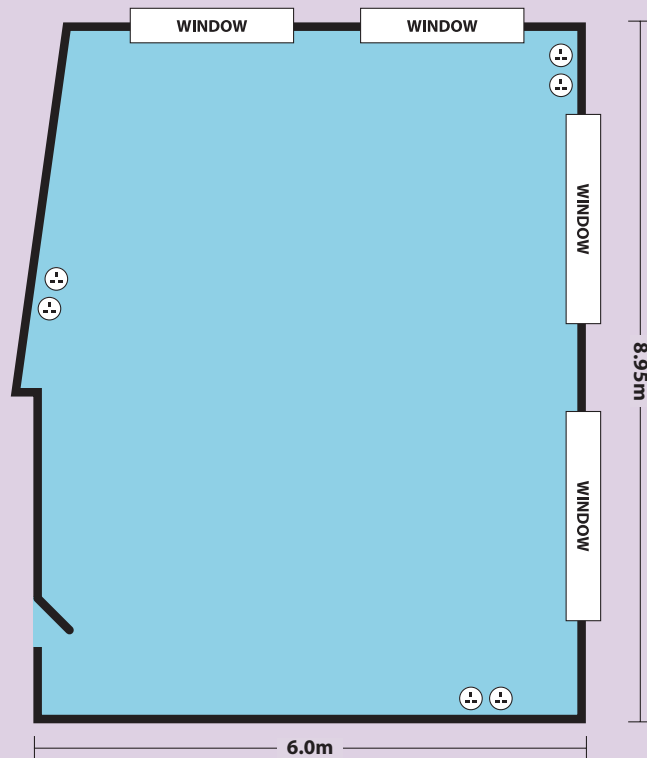

University House

Beechgrove Room

Room Layout Sizes

Theatre Style
40

Classroom Style
N/A

Exhibition
N/A

Reception Style
40

Dining Style
24

Boardroom Style
22

U-Shape Style
N/A

Cabaret Style
N/A

Technical Information

- Ceiling Height – 4m
- Air Conditioning – No
- Blackout – Yes with curtains
- Natural Daylight – Yes
- Wheelchair Access – Yes
- Lighting – Standard with dimmer switches
- Room Size – 53.7m²
- Controls in Room – Yes
- Internet Connection – Yes, wireless