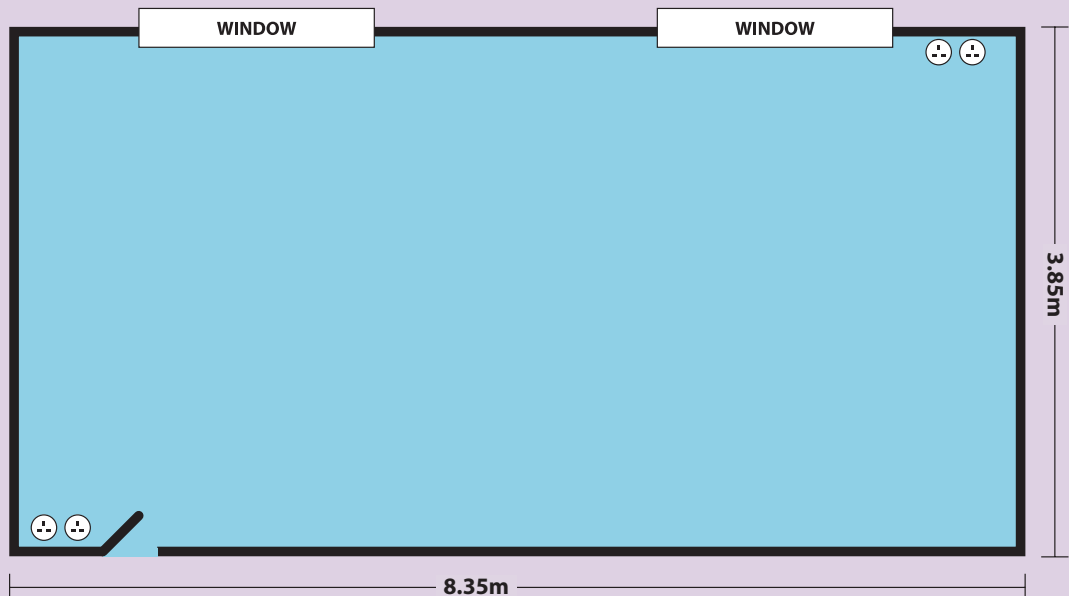

University House

De Grey Room

Room Layout Sizes

Theatre Style
12

Classroom Style
N/A

Exhibition
N/A

Reception Style
20

Dining Style
8

Boardroom Style
8

U-Shape Style
N/A

Cabaret Style
N/A

Technical Information

- Ceiling Height – 4m
- Air Conditioning – No
- Blackout – Yes with curtains
- Natural Daylight – Yes
- Wheelchair Access – Yes
- Lighting – Standard with dimmer switches
- Room Size – 32.14m²
- Controls in Room – Yes
- Internet Connection – Yes, wireless