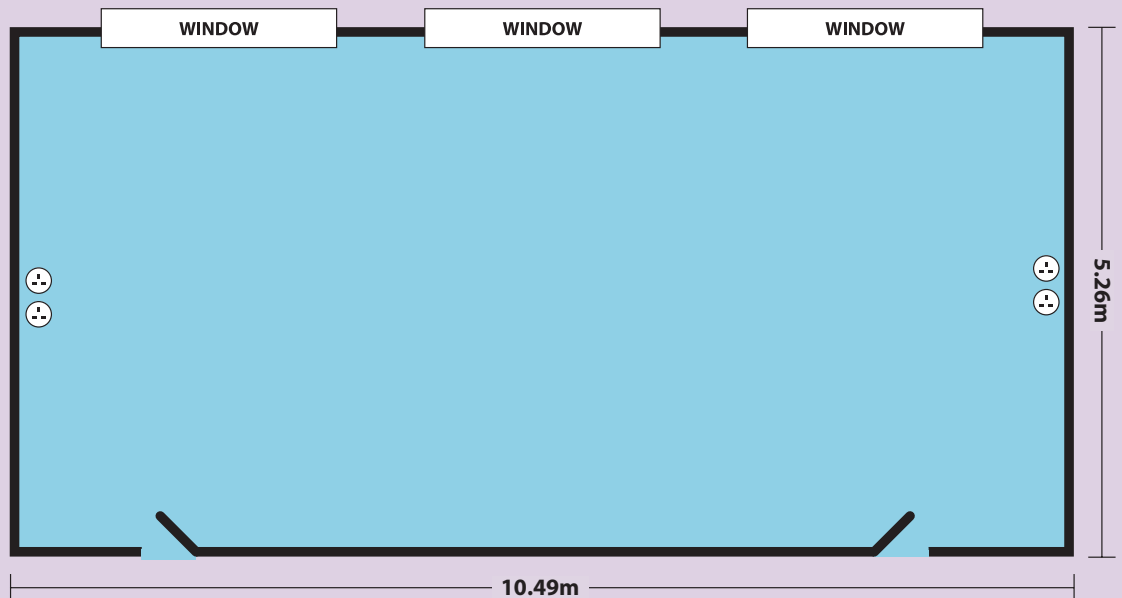

University House

St George Room

Room Layout Sizes

Theatre Style
40

Classroom Style
N/A

Exhibition
N/A

Reception Style
50

Dining Style
28

Boardroom Style
25

U-Shape Style
N/A

Cabaret Style
N/A

Technical Information

Ceiling Height	- 4m
Air Conditioning	- No
Blackout	- Yes with curtains
Natural Daylight	- Yes
Wheelchair Access	- Yes
Lighting	- Standard with dimmer switches
Room Size	- 55.17m ²
Controls in Room	- Yes
Internet Connection	- Yes, wireless