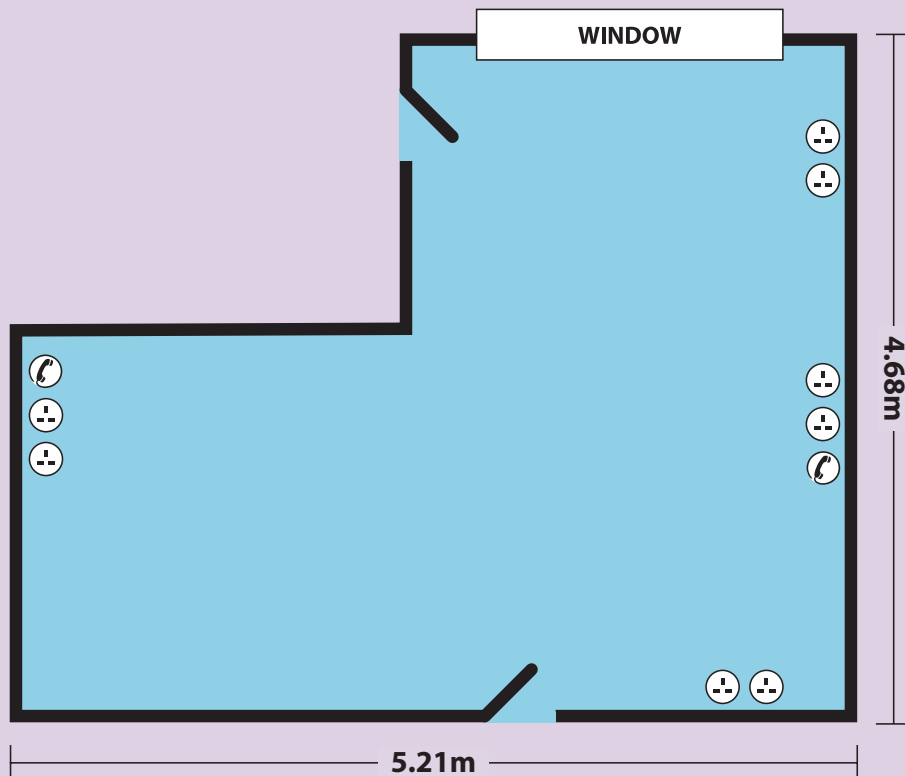

University House

Woodsley Room

Room Layout Sizes

Theatre Style

N/A

Classroom Style

N/A

Exhibition

N/A

Reception Style

N/A

Dining Style

4

Boardroom Style

N/A

U-Shape Style

N/A

Technical Information

Ceiling Height	- 4m
Air Conditioning	- No
Blackout	- Yes with curtains
Natural Daylight	- Yes
Wheelchair Access	- Yes
Lighting	- Standard with dimmer switches
Room Size	- 24.38m ²
Controls in Room	- Yes
Internet Connection	- Yes, wireless