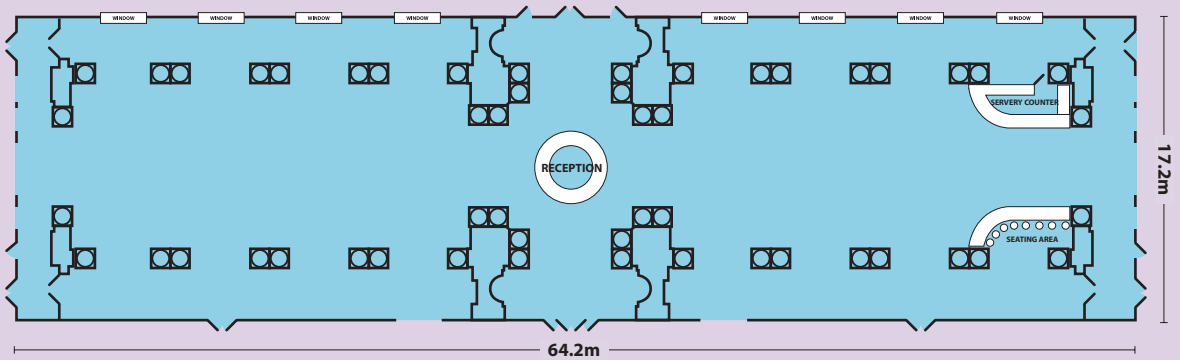

Parkinson Building

Parkinson Court

Room Layout Sizes

Theatre Style
N/A

Classroom Style
N/A

Exhibition
1100sqm

Reception Style
1000

Dining Style
N/A

Boardroom Style
N/A

U-Shape Style
N/A

Cabaret Style
N/A

Technical Information

Ceiling Height	- 7m
Air Conditioning	- No
Blackout	- No
Natural Daylight	- Yes
Wheelchair Access	- Yes
Lighting	- Standard without dimmer switches
Room Size	- 1104m ²
Controls in Room	- Yes
Internet Connection	- Yes, wireless & hardwired
Three Phase Power	- No